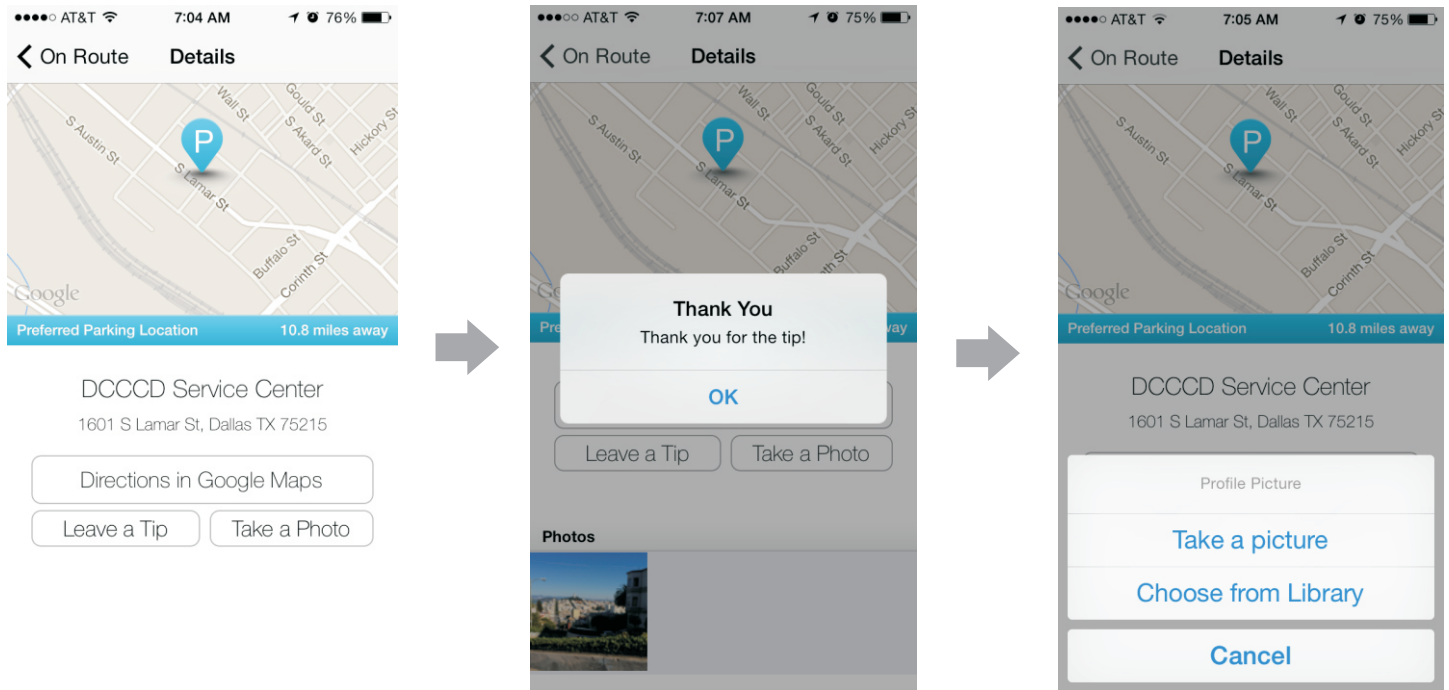

JUXT App Screen Flows

Splash Screen

Landing Screen

ADD Charging/ Parking Locations

Select Location.
Confirm

Add Charging/ Parking

Landing Screen

JUXT App Screen Flows

SEARCH Charging/ Parking Locations: around destination, REAL TIME!

SEARCH Charging/ Parking Locations: on the route, REAL TIME!

JUXT App Screen Flows

Strengthen the Network: Add photos and tips

REAL TIME, Voice Enabled parking notifications!