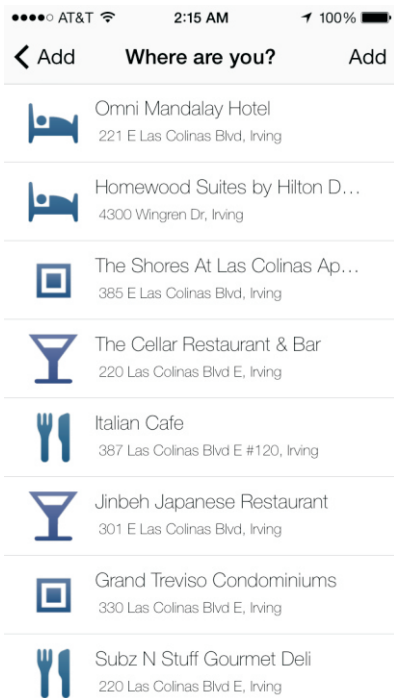

JUXT App Screen Flows

Splash Screen

Landing Screen

ADD Charging/ Parking Locations

Select Location.
Confirm

Add Charging/ Parking

Landing Screen

JUXT App Screen Flows

SEARCH Charging/ Parking Locations: around destination, REAL TIME!

SEARCH Charging/ Parking Locations: on the route, REAL TIME!

JUXT App Screen Flows

Strengthen the Network: Add photos and tips

REAL TIME, Voice Enabled parking notifications!