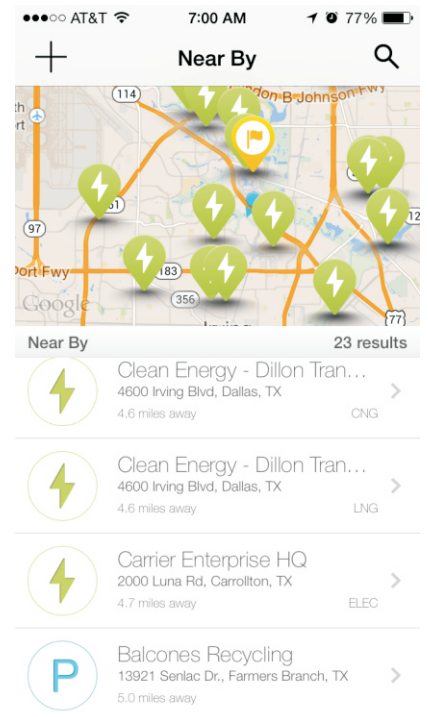

JUXT App Screen Flows

Splash Screen

Landing Screen

ADD Charging/ Parking Locations

Select Location.
Confirm

Add Charging/ Parking

Landing Screen

JUXT App Screen Flows

SEARCH Charging/ Parking Locations: around destination, REAL TIME!

SEARCH Charging/ Parking Locations: on the route, REAL TIME!

JUXT App Screen Flows

Strengthen the Network: Add photos and tips

REAL TIME, Voice Enabled parking notifications!