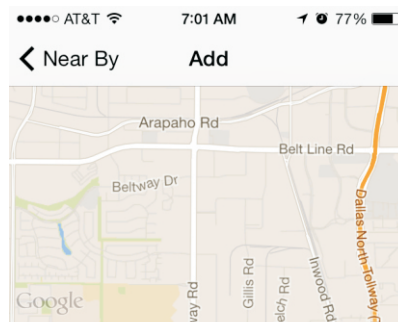

JUXT App Screen Flows

Splash Screen

Landing Screen

ADD Charging/ Parking Locations

Select Location.
Confirm

Add Charging/ Parking

Landing Screen

JUXT App Screen Flows

SEARCH Charging/ Parking Locations: around destination, REAL TIME!

SEARCH Charging/ Parking Locations: on the route, REAL TIME!

JUXT App Screen Flows

Strengthen the Network: Add photos and tips

REAL TIME, Voice Enabled parking notifications!