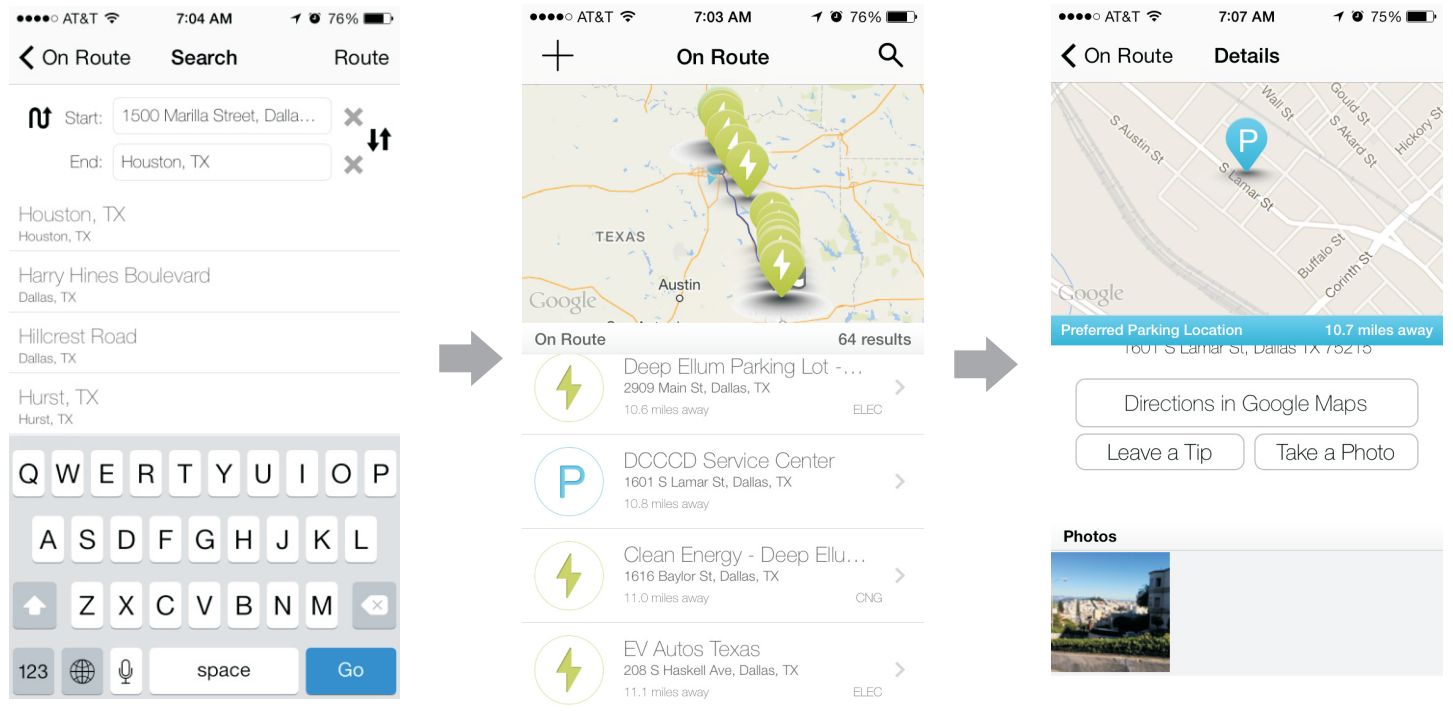

JUXT App Screen Flows

Splash Screen

Landing Screen

ADD Charging/ Parking Locations

Select Location.
Confirm

Add Charging/ Parking

Landing Screen

JUXT App Screen Flows

SEARCH Charging/ Parking Locations: around destination, REAL TIME!

SEARCH Charging/ Parking Locations: on the route, REAL TIME!

JUXT App Screen Flows

Strengthen the Network: Add photos and tips

REAL TIME, Voice Enabled parking notifications!