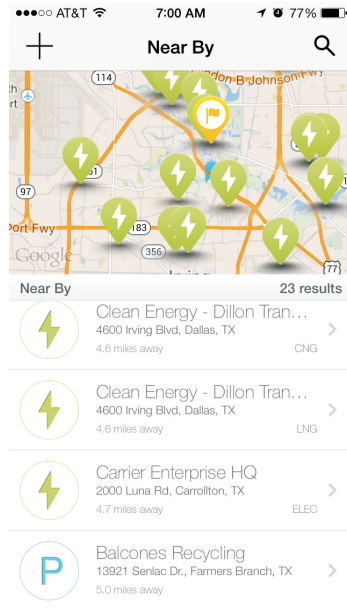

JUXT App Screen Flows

Splash Screen

Landing Screen

ADD Charging/ Parking Locations

Select Location.
Confirm

Add Charging/ Parking

Landing Screen

JUXT App Screen Flows

SEARCH Charging/ Parking Locations: around destination, REAL TIME!

SEARCH Charging/ Parking Locations: on the route, REAL TIME!

JUXT App Screen Flows

Strengthen the Network: Add photos and tips

REAL TIME, Voice Enabled parking notifications!