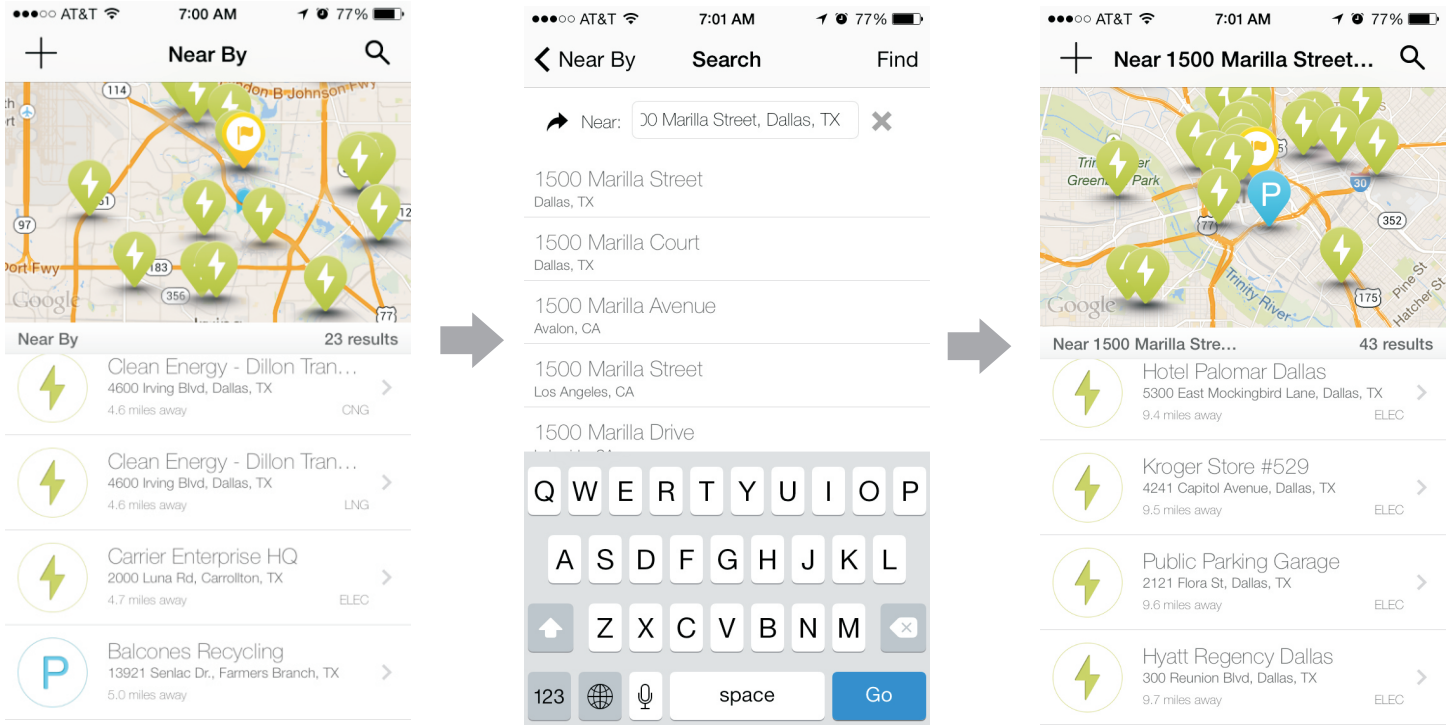

JUXT App Screen Flows

Splash Screen

Landing Screen

ADD Charging/ Parking Locations

Select Location.
Confirm

Add Charging/ Parking

Landing Screen

JUXT App Screen Flows

SEARCH Charging/ Parking Locations: around destination, REAL TIME!

SEARCH Charging/ Parking Locations: on the route, REAL TIME!

JUXT App Screen Flows

Strengthen the Network: Add photos and tips

REAL TIME, Voice Enabled parking notifications!